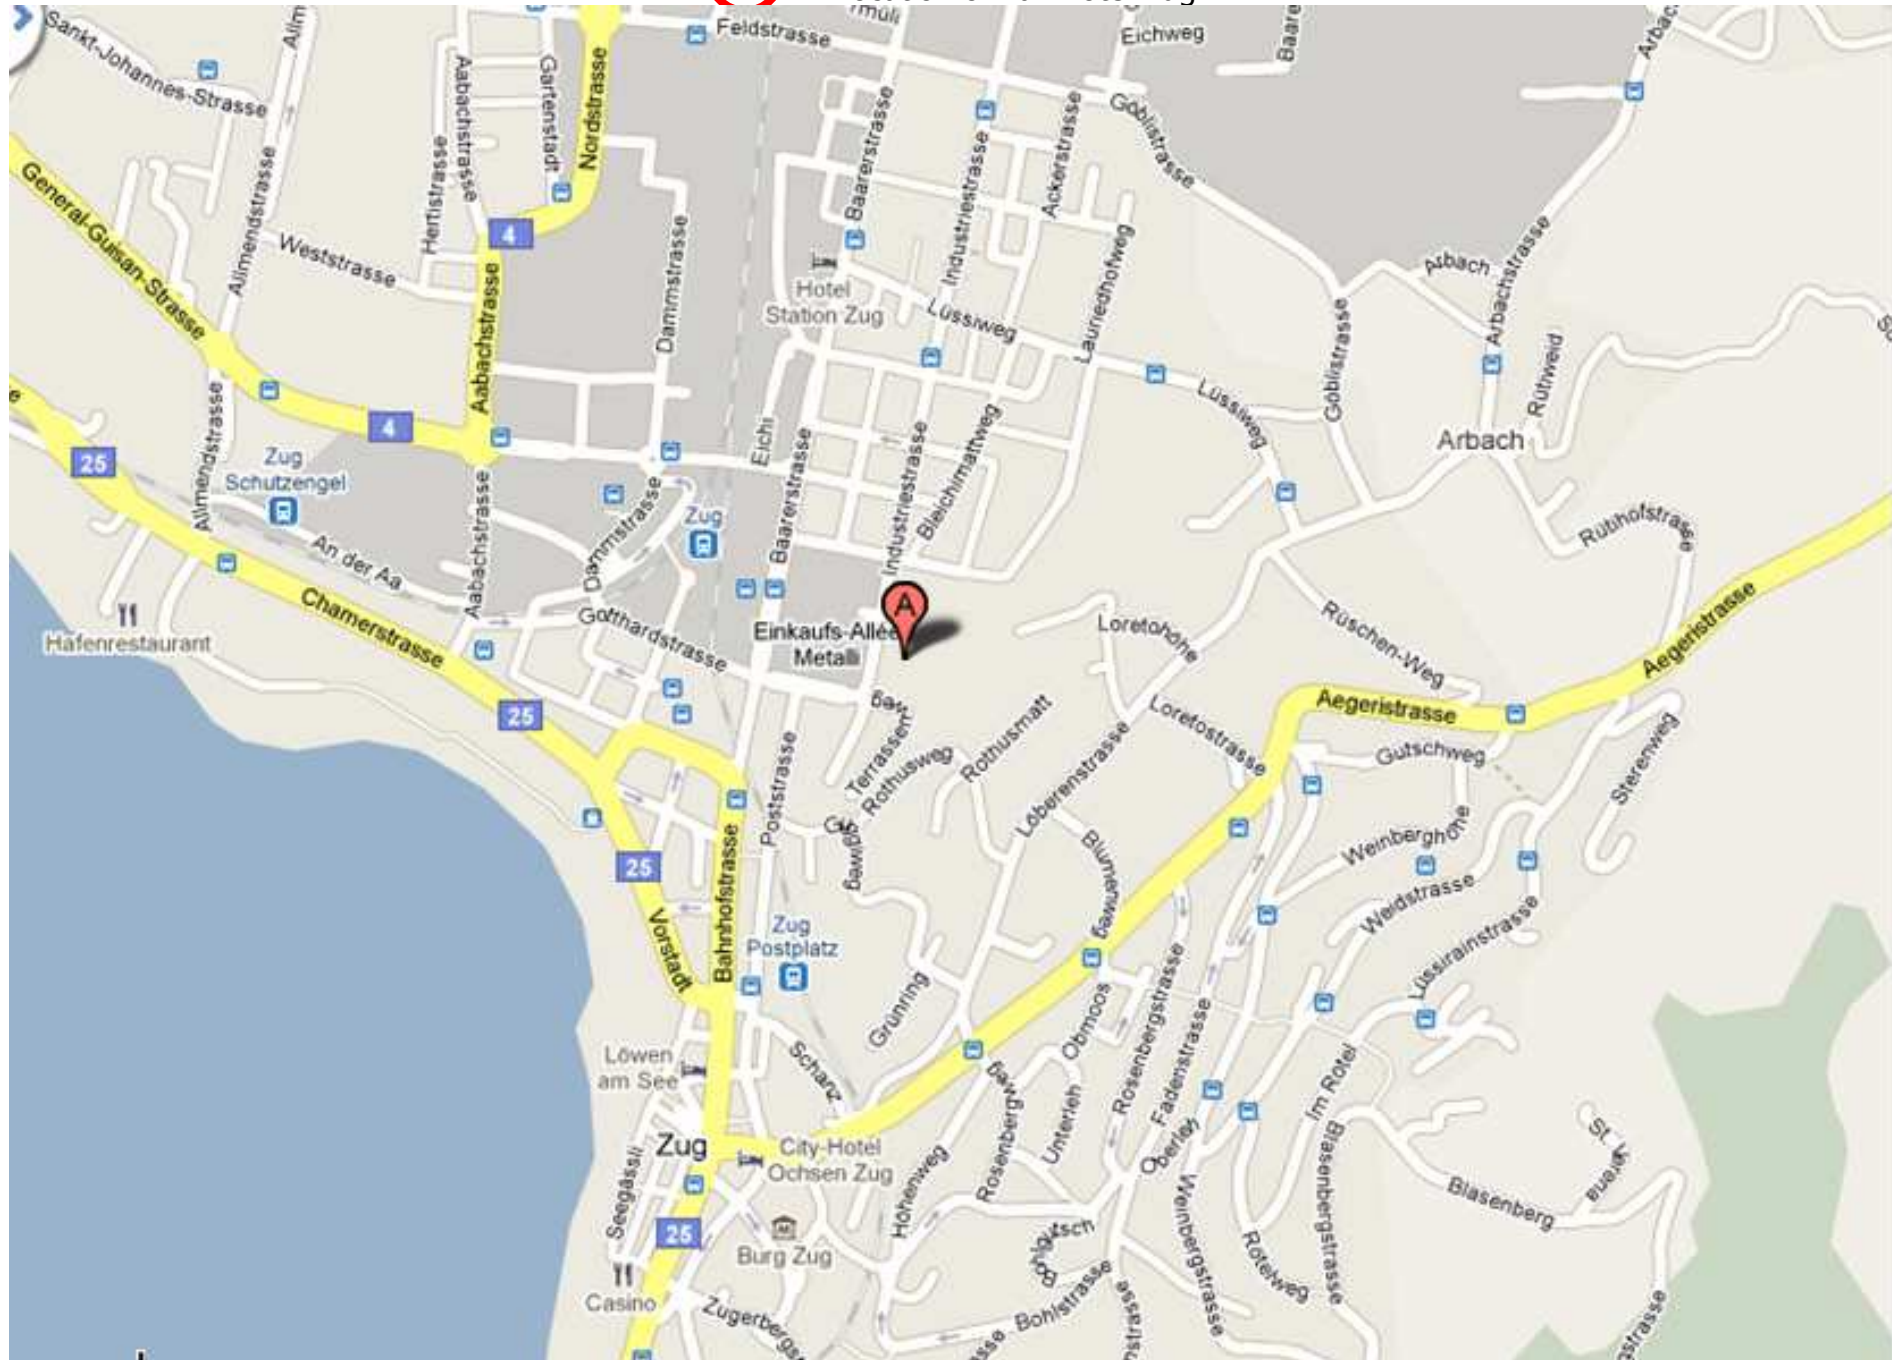

**LOCATION:** Surrounded by the impressive panorama of the Zugerberg plateau and the Central Swiss Alps, the Parkhotel Zug is situated close to the heart of the town. It has a unique position in the middle of Zug's idyllic lakeside and wooded recreational areas and only 27 Km from Zurich.

### Arrival from Zurich or Lucern by train

It is approximately a 5 minute walk from the train station. Exit at the Baarerstrasse. Cross the Baarerstrasse and walk along the Metallstrasse, past the Metalli Center. At the traffic lights, cross the Industriestrasse and turn right, then you will see the Parkhotel on your left and the Congress Center on your right. The Parcolino is beside the Parkhotel, on the left.

# UK TRAINING VENUE MAP, DIRECTIONS AND CONTACT INFORMATION

Location of Parkhotel Zug

## UK TRAINING VENUE MAP, DIRECTIONS AND CONTACT INFORMATION

MORE DETAILED DIRECTIONS FOR PARKHOTEL ZUG, Industriestrasse 14, CH-6304 Zug