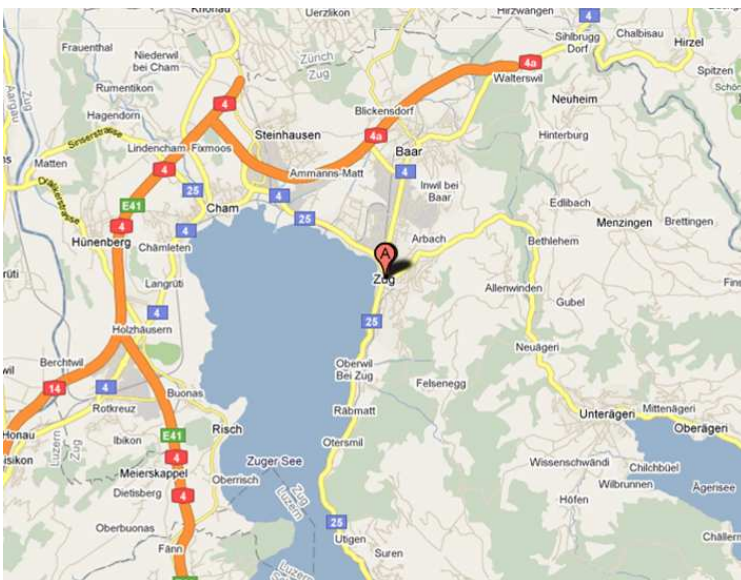

UK TRAINING VENUE MAP, DIRECTIONS AND CONTACT INFORMATION

SWITZERLAND

The Parcolino Room
Parkhotel Zug AG
Industriestrasse 14
CH-6304 Zug
Tel: +41 41 727 4949
Fax +41 41 727 4922

www.parkhotel.ch/sites/index_e.php
Email: congresscenter@parkhotel.ch

LOCATION: Surrounded by the impressive panorama of the Zugerberg plateau and the Central Swiss Alps, the Parkhotel Zug is situated close to the heart of the town. It has a unique position in the middle of Zug's idyllic lakeside and wooded recreational areas and only 27 Km from Zurich.

The Parcolino is located in a separate building on the left side of the Parkhotel.

Arrival from Zurich or Lucern by car

- From Zurich direction Luzern/Zug
- From Luzern direction Zug
- Highway exit Zug/Baar
- Go straight on at the first crossroads
- At the second crossroads turn right, direction Zug

- Pass the McDonalds on the right side and follow the street
- After Metalli Center turn left, into Gotthardstrasse
- The Gotthardstrasse turns into the Industriestrasse
- Follow the Industriestrasse, on your right you see the Parkhotel and on your left the Congress Center (CCMZ)
- The entrance to the parking is on the right side, after the curve. Parking costs 5 francs per day or 15 francs if you are staying at the hotel overnight.

Arrival from Zurich or Lucern by train

It is approximately a 5 minute walk from the train station. Exit at the Baarerstrasse. Cross the Baarerstrasse and walk along the Metallstrasse, past the Metalli Center. At the traffic lights, cross the Industriestrasse and turn right, then you will see the Parkhotel on your left and the Congress Center on your right. The Parcolino is beside the Parkhotel, on the left.