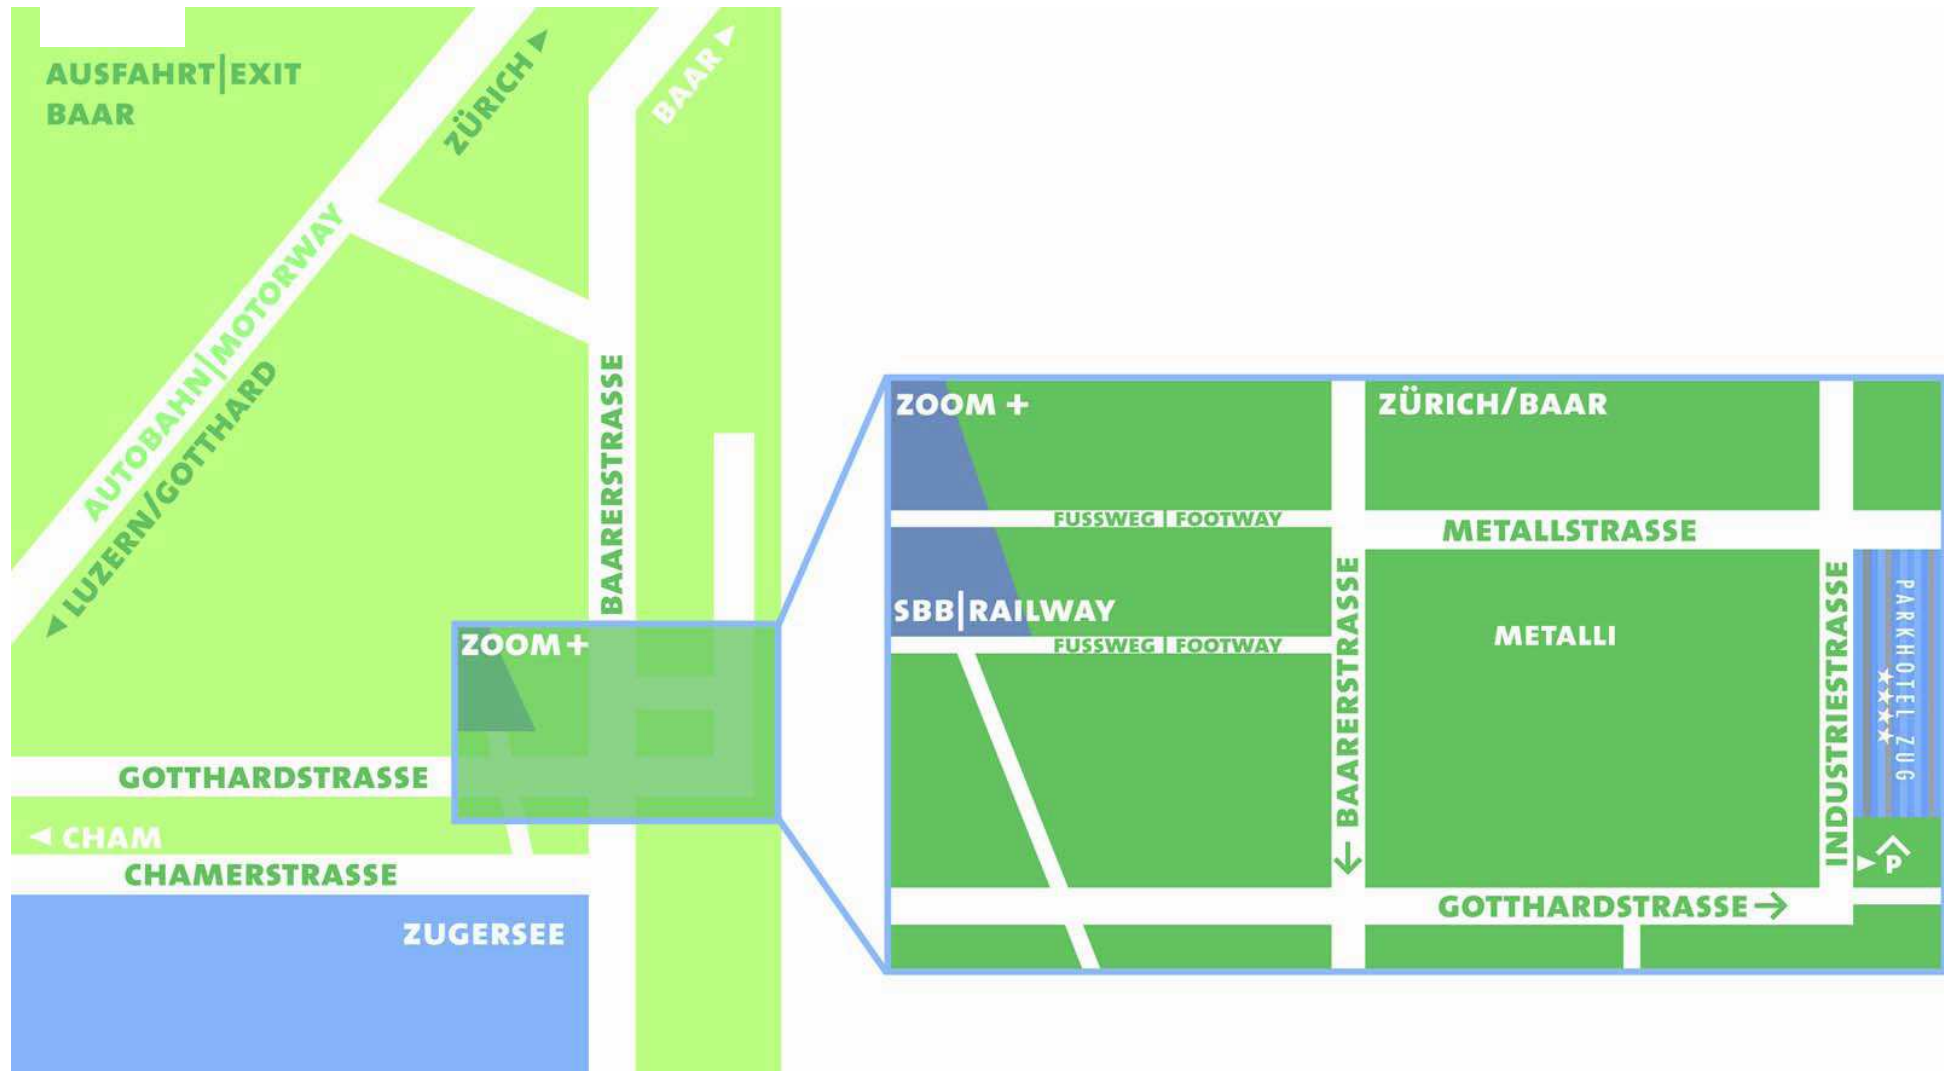

**LOCATION:** Surrounded by the impressive panorama of the Zugerberg plateau and the Central Swiss Alps, the Parkhotel Zug is situated close to the heart of the town. It has a unique position in the middle of Zug's idyllic lakeside and wooded recreational areas and only 27 Km from Zurich.

### Arrival from Zurich or Lucern by train

It is approximately a 5 minute walk from the train station. Exit at the Baarerstrasse. Cross the Baarerstrasse and walk along the Metallstrasse, past the Metalli Center. At the traffic lights, cross the Industriestrasse and turn right, then you will see the Parkhotel on your left and the Congress Center on your right. The Parcolino is beside the Parkhotel, on the left.

# UK TRAINING VENUE MAP, DIRECTIONS AND CONTACT INFORMATION

Location of Parkhotel Zug

## UK TRAINING VENUE MAP, DIRECTIONS AND CONTACT INFORMATION

MORE DETAILED DIRECTIONS FOR PARKHOTEL ZUG, Industriestrasse 14, CH-6304 Zug