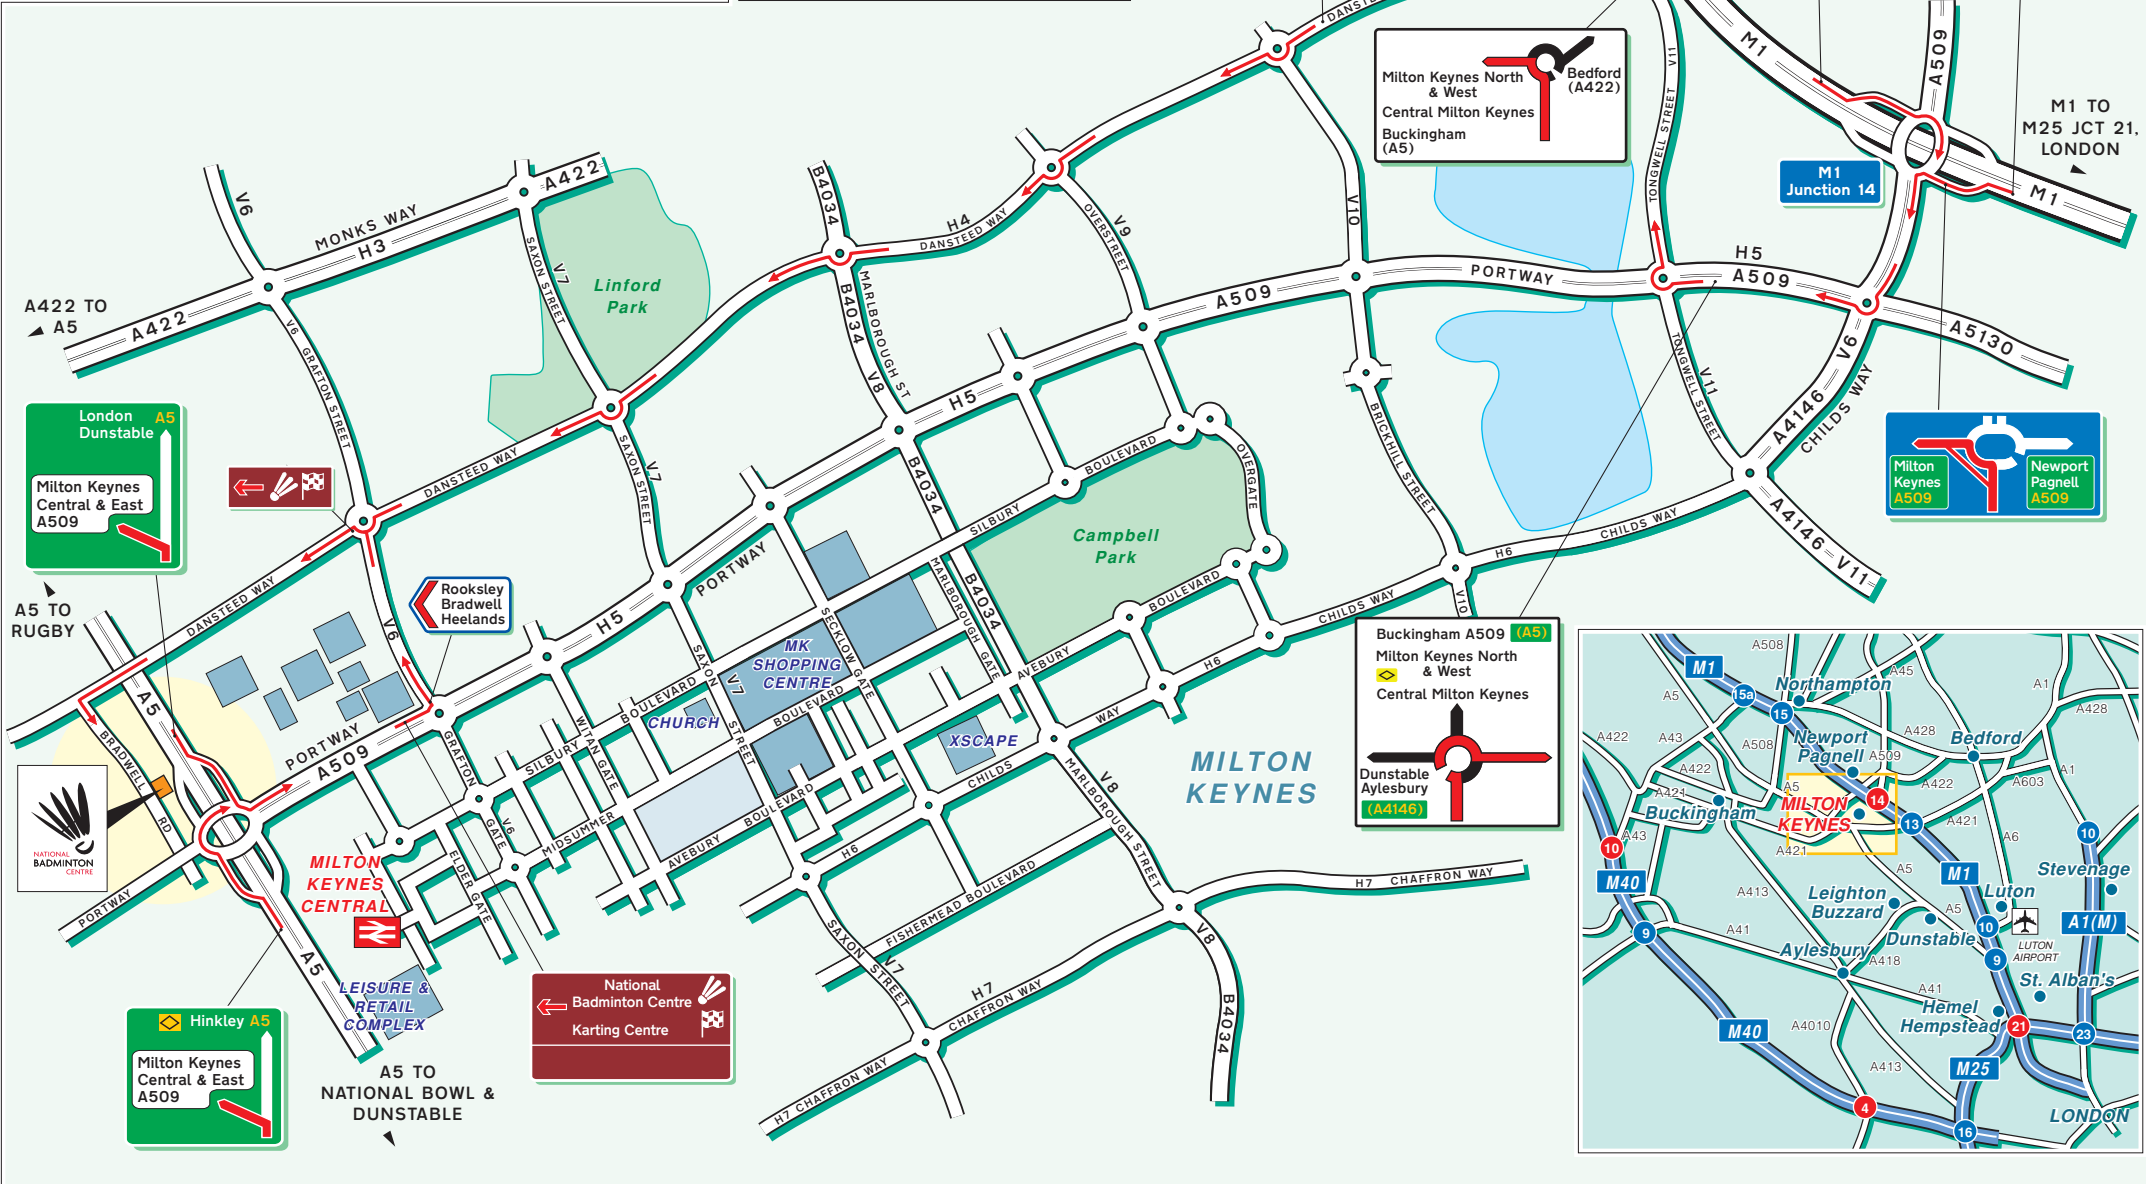

across 5 roundabouts. Pass over the A5 and take next left into Bradwell Road. BADMINTON England is on the left hand side approx. 1/2 mile down this road. Look out for the brown shuttle signs.

From the A5 Take the Milton Keynes Central and East turn (also signed A509) and turn eastwards (right if you are coming from the South and left if you are coming from the North). At the next roundabout turn left along Grafton Street (V6). At next roundabout (Rooksley), take the 1st exit onto the H4 Dansteed way. Go over the A5, and take the next left into Bradwell Road. BADMINTON England is approx. 1/2 mile on the left hand side. **If using SATNAV use MK8 9LG**

BY TRAIN : Milton Keynes Central is the nearest station and is a 5 minute taxi ride away or a 10 minute walk (see NBC website for directions).

All material for the course will be provided although you will need a calculator for some financial courses.

A5 TO NATIONAL BOWL & DUNSTABLE

M1 TO M25 JCT 21, LONDON