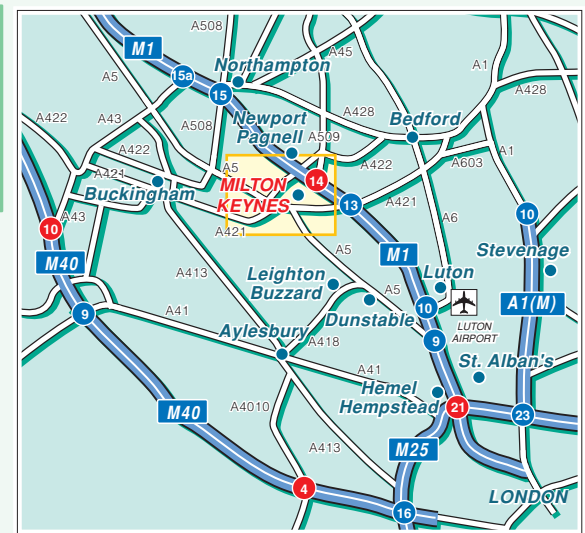

BY CAR: From junction 14 of the M1 take the route to Milton Keynes (westbound) – At the 1st roundabout take the 3rd exit (right) signed A509, Central Milton Keynes, Milton Keynes North and West. This road is also known as the H5 Portway. At 1st roundabout take 3rd exit onto Tongwell Street, also known as V11. At 1st roundabout take 1st exit onto Dansteed Way, also known as H4. Continue straight

across 5 roundabouts. Pass over the A5 and take next left into Bradwell Road. BADMINTON England is on the left hand side approx. 1/2 mile down this road. Look out for the brown shuttle signs.

From the A5 Take the Milton Keynes Central and East turn (also signed A509) and turn eastwards (right if you are coming from the South and left if you are coming from the North). At the next roundabout turn left along Grafton Street (V6). At next roundabout (Rooksley), take the 1st exit onto the H4 Dansteed way. Go over the A5, and take the next left into Bradwell Road. BADMINTON England is approx. 1/2 mile on the left hand side. **If using SATNAV use MK8 9LG**

BY TRAIN : Milton Keynes Central is the nearest station and is a 5 minute taxi ride away or a 10 minute walk (see NBC website for directions).

All material for the course will be provided although you will need a calculator for some financial courses.

A5 TO NATIONAL BOWL & DUNSTABLE

M1 TO M25 JCT 21, LONDON