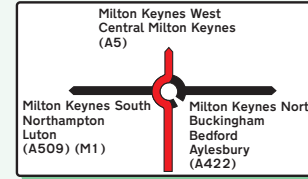

Public Transport

By Rail,
Milton Keynes Central Station
Approximately 5 minutes by road.
*For information on train operators
and times phone National Rail
Enquiries on 0845 7484950.*

By Air, Luton Airport
Approximately 35 minutes by
road.