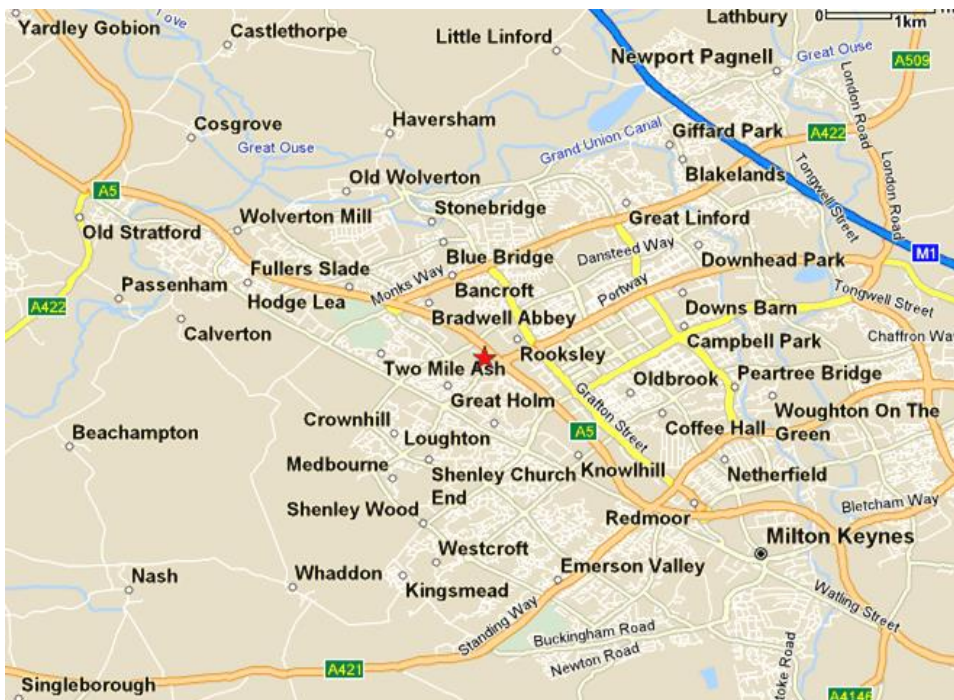

The National Badminton Centre
Bradwell Road
Loughton Lodge
Milton Keynes MK8 9LA (SATNAV 9LG)
Tel: 01908 268400

Web Site: www.nbc.uk.com

LOCATION: The National Badminton Centre is within easy reach of jct 14 of the M1 and close to the Network Rail Offices. The centre offers free car parking.

BY CAR: From junction 14 of the M1 take the route to Milton Keynes (westbound) – At the 1st roundabout take the 3rd exit (right) signed A509, Central Milton Keynes, Milton Keynes North and West. This road is also known as the H5 Portway. At 1st roundabout take 3rd exit onto Tongwell Street, also known as V11. At 1st roundabout take 1st exit onto Dansteed Way, also known as H4. Continue straight

across 5 roundabouts. Pass over the A5 and take next left into Bradwell Road. BADMINTON England is on the left hand side approx. 1/2 mile down this road. Look out for the brown shuttle signs.

From the A5 Take the Milton Keynes Central and East turn (also signed A509) and turn eastwards (right if you are coming from the South and left if you are coming from the North). At the next roundabout turn left along Grafton Street (V6). At next roundabout (Rooksley), take the 1st exit onto the H4 Dansteed way. Go over the A5, and take the next left into Bradwell Road. BADMINTON England is approx. 1/2 mile on the left hand side. **If using SATNAV use MK8 9LG**

BY TRAIN : Milton Keynes Central is the nearest station and is a 5 minute taxi ride away or a 10 minute walk (see NBC website for directions).

All material for the course will be provided although you will need a calculator for some financial courses.