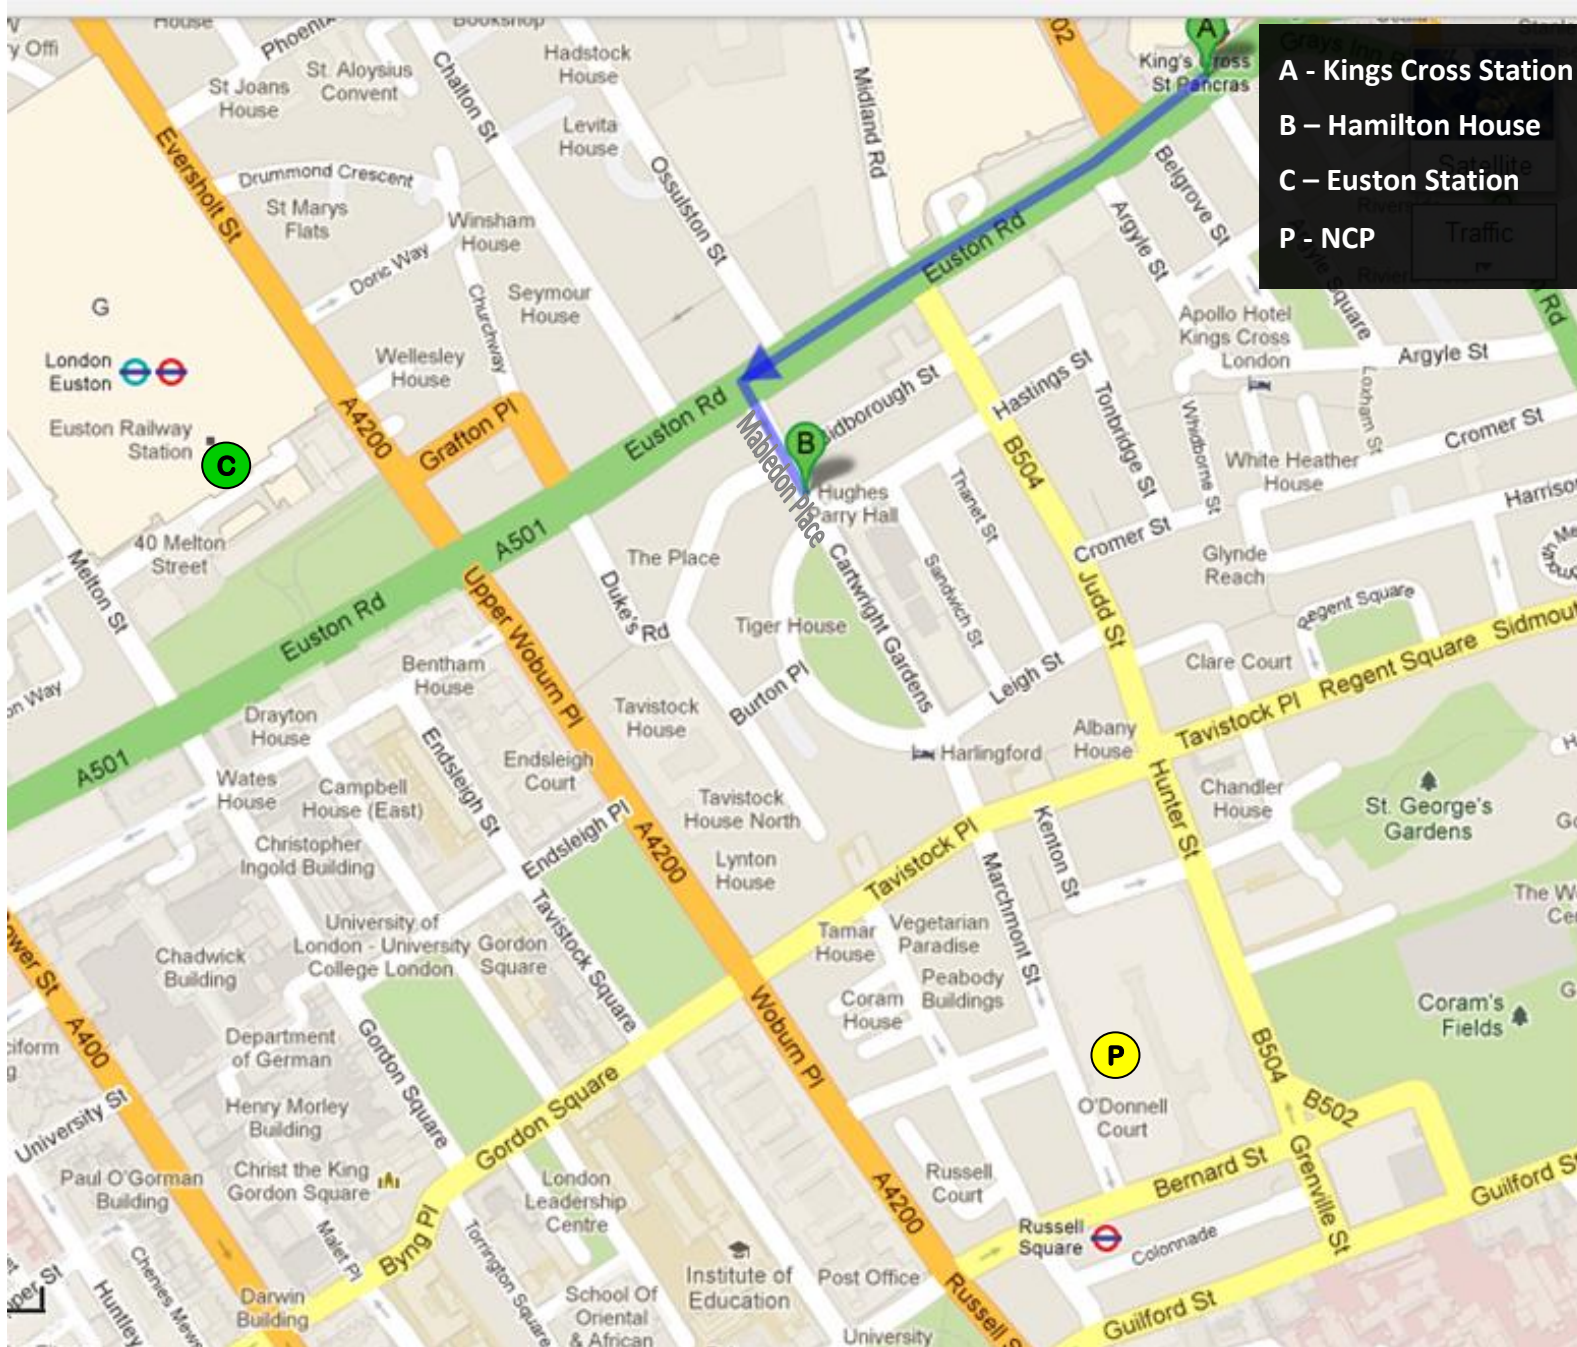

A - Kings Cross Station
B - Hamilton House
C - Euston Station
P - NCP

HAMILTON HOUSE Meeting Rooms

Mabledon Place
London
WC1H 9BD

Tel: 020 7380 4831

Website: www.hamilton-house.org.uk

Email: sales@nut.org.uk