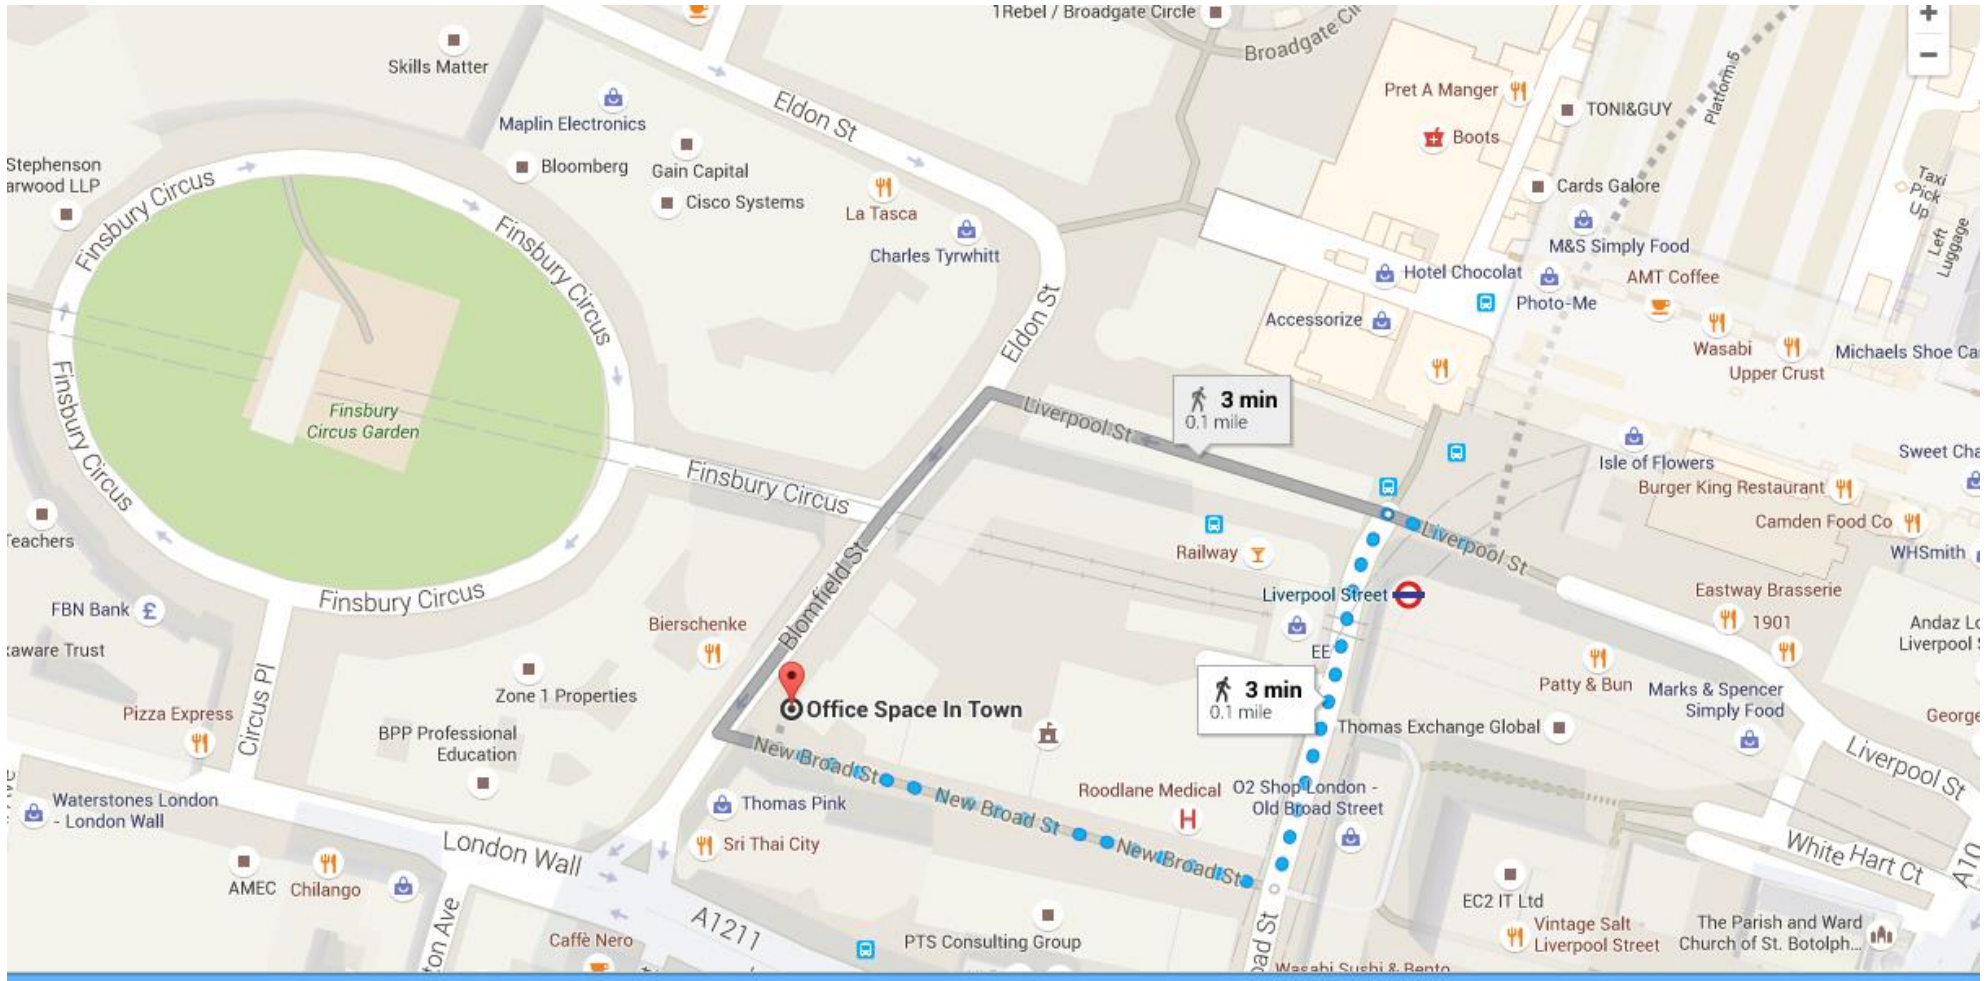

Location:

The venue is close to Finsbury Circus and Liverpool Street underground and main station is less than 5 minutes' walk away. Moorgate, Cannon Street, Bank Station and London Bridge are also within walking distance.

By Train/Underground:

From Euston Square or Kings Cross take the **Metropolitan** or **Hammersmith and City** Line to Liverpool Street. Exit Liverpool Street main entrance (the underground entrance is temporarily closed) and cross over the road into Old Broad Street (the Railway pub is on the corner). Walk down Old Broad Street passing the O2 shop. Turn right at 'Rituals' a red and white striped brick building, onto New Broad Street. Walk almost to the end of this street and the venue will be on your right at number 46.

By Car:

The nearest parking facilities are at Finsbury Circus. These are parking bays which use a Pay & Display system. The two closest car parks are Finsbury Square Car Park and London Wall Car Park, both of which are around 10 minutes walking distance from the venue. You can pre-book a space at Finsbury Square Car Park here <https://www.ncp.co.uk/find-a-car-park/car-parks/london-finsbury-square/> Pay on the day rates are as follows: 2-4 hours £30, 4-6 hours £47, 6-24 hours £49. London Wall does not take bookings and costs £3 per hour.

Car Parking

46 New Broad Street (Office Space in Town), London EC2M 1JH

46 New Broad Street (Office Space in Town), London EC2M 1JH