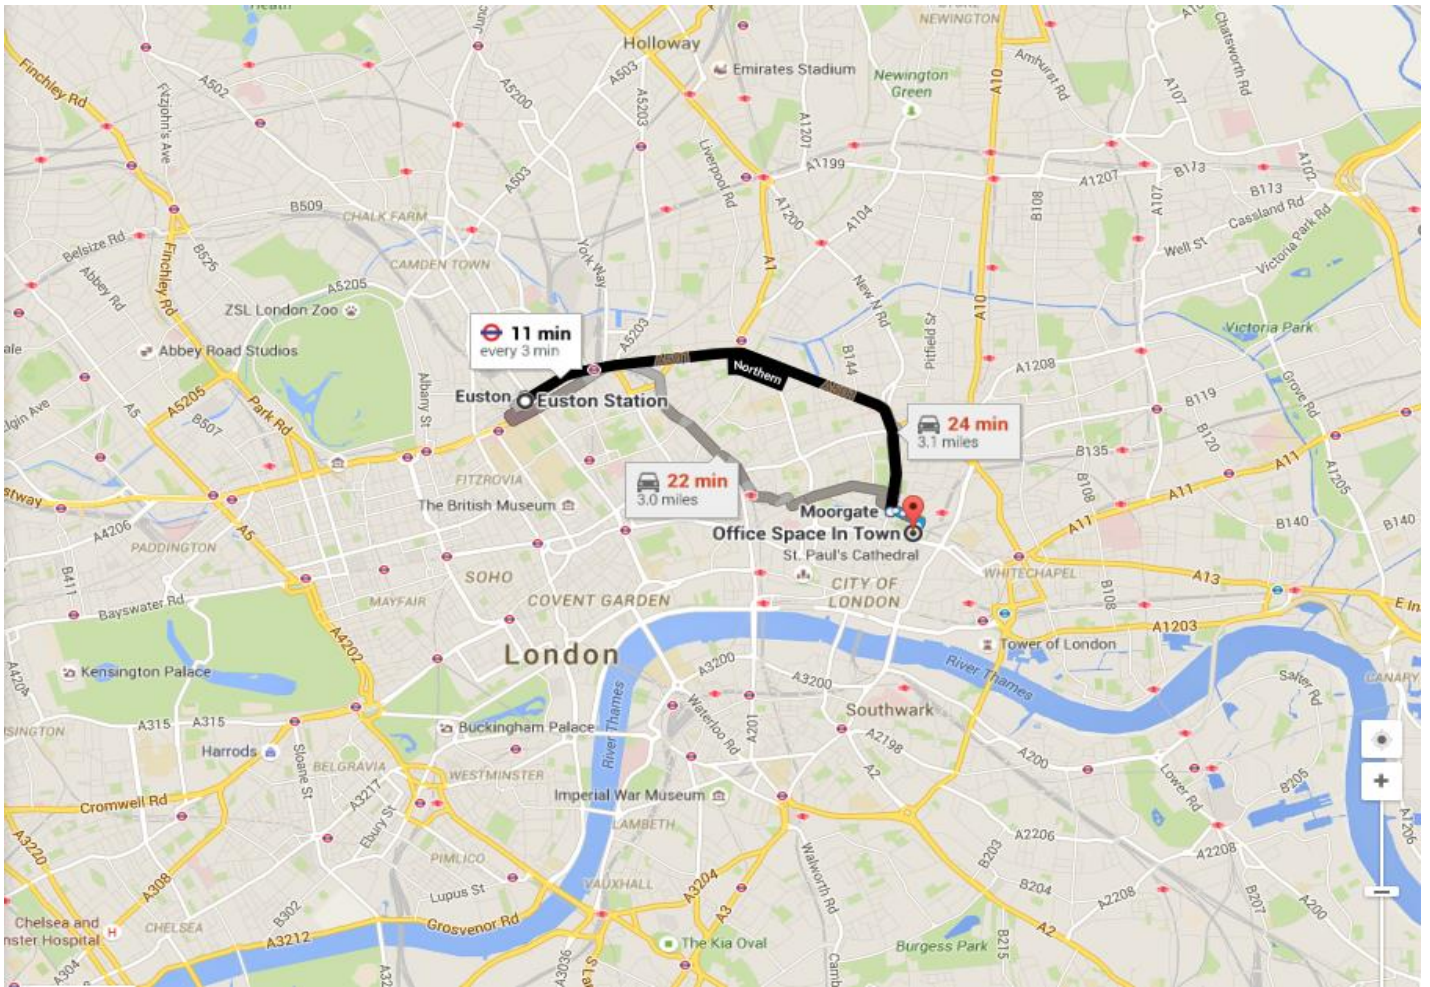

Car Parking

46 New Broad Street (Office Space in Town), London EC2M 1JH