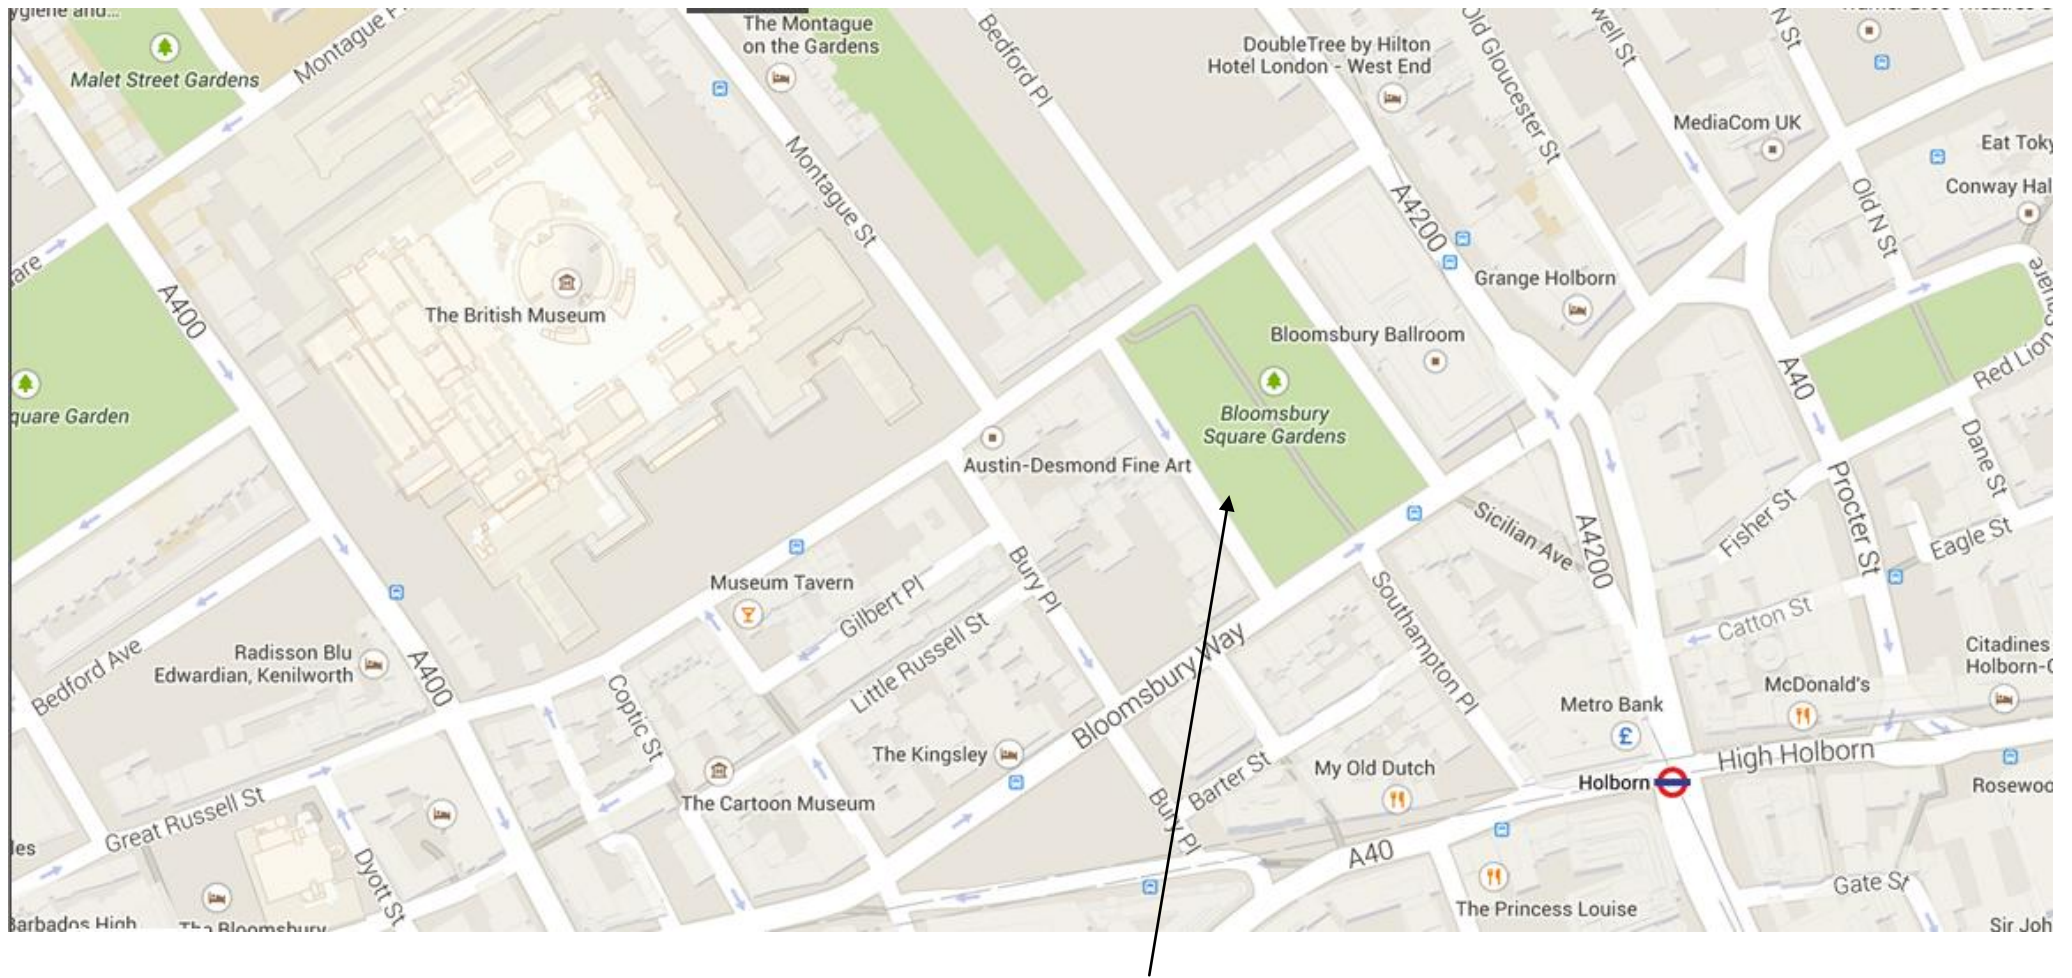

CI Arb
12 Bloomsbury Square
London
WC1A 2LP

0207 421 7444
www.ciarb.org/12bloomsburysquare